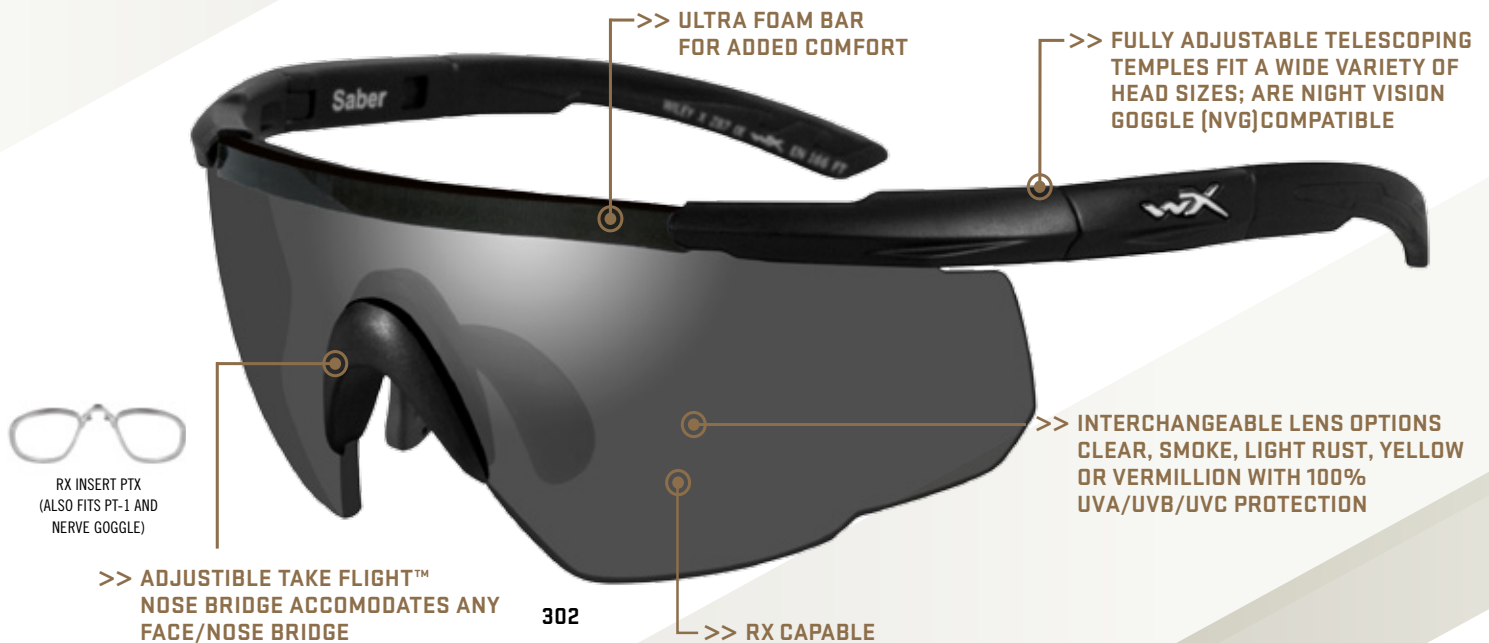

SABER ADVANCED

ABSOLUTE. PREMIUM. PROTECTION.™

SPECIFICATIONS:

>> ULTRA FOAM BAR FOR ADDED COMFORT

>> FULLY ADJUSTABLE TELESCOPING TEMPLES FIT A WIDE VARIETY OF HEAD SIZES; ARE NIGHT VISION GOGGLE (NVG) COMPATIBLE

RX INSERT PTX (ALSO FITS PT-1 AND NERVE GOGGLE)

>> ADJUSTIBLE TAKE FLIGHT™ NOSE BRIDGE ACCOMODATES ANY FACE/NOSE BRIDGE

302

>> RX CAPABLE

>> INTERCHANGEABLE LENS OPTIONS CLEAR, SMOKE, LIGHT RUST, YELLOW OR VERMILLION WITH 100% UVA/UVB/UVC PROTECTION