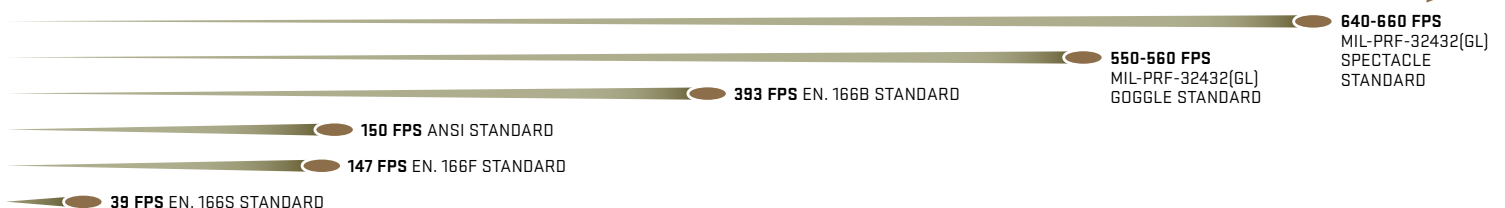

WILEY X, INC., USA 7800 Patterson Pass Rd. Livermore, CA 94550 USA
Tel: 1.800.776.7842 // Fax: 925.455.8860 // www.wileyx.com

Wiley X Europe LLC, Sondergade 8-10, 7570 Vemb, Denmark
Tel: +45.96.93.00.45 // Fax: +45.96.93.00.40 // www.wileyx.eu